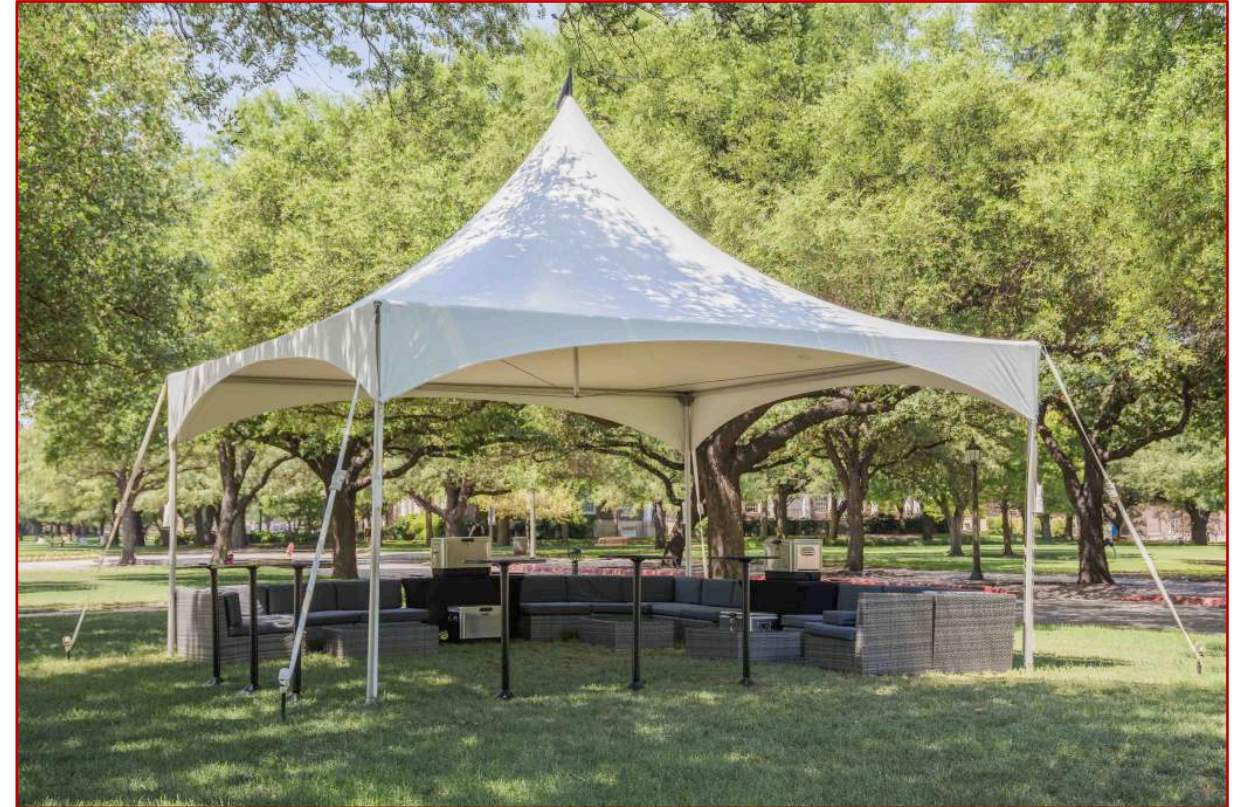

Executive Package:

20' x 20' tailgate space

- 2 parking passes
- premium reserved location
- 20' x 20' high peak tent space
- 16 premium lounge chairs (seats 20)
- four 4' table with linens
- six high top tables with linens
- four 54 qt coolers w/ 40 lbs of ice in each
- personalized tent banner
- access to free tailgate games

add-on options include:

- TV & satellite package: $500
- heater: $300
- both tv & satellite package and a space heater: $650

- capacity: 40 people
- price: $2,000 per tailgate
- click [HERE](#) to view and purchase