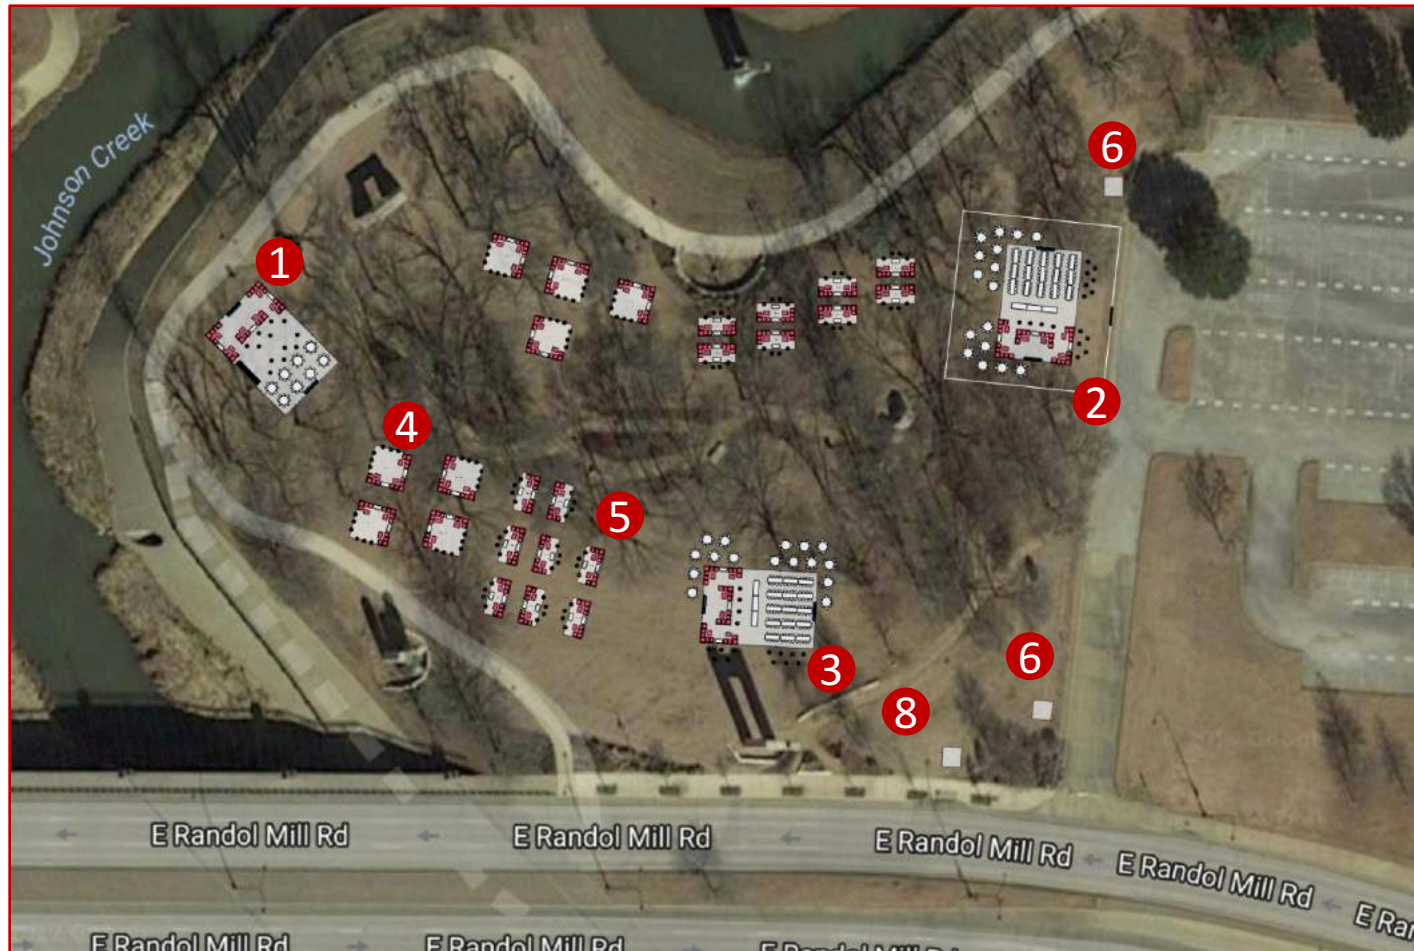

Blockparty will offer a variety of tailgate packages to students, alumni, and companies looking to enjoy the tailgating experience without the hassle. Fans will have the option of either purchasing a tent package for their group or an individual ticket into the BYOB Tailgate Club, a communal tailgating space where fans can enjoy the same premium tailgate experiences as private tailgate setups but in a shared outdoor sports bar like environment. Those who purchase tent packages for their group will also have access to the club space to take advantage of its entertainment options.

# Tailgate Site Map\*

\*Subject to Change

- 1 Dr Pepper Tailgate Club
- 2 Special Event Tailgate A
- 3 Special Event Tailgate B
- 4 Private Tailgates (20'x20')
- 5 Private Tailgates (10'x20' split)
- 6 Welcome Tents
- 7 Bellhop Stand
- 8 Dollar General Tailgate Tour w/  
Guest Celebrity Chefs

## 20' x 20' tailgate space

- 2 parking passes
- premium reserved location
- 20' x 20' high peak tent space
- 16 premium lounge chairs (seats 20)
- four 4' table with linens
- six high top tables with linens
- four 54 qt coolers w/ 40 lbs of ice in each
- personalized tent banner
- access to free tailgate games

# Special Event Space:

40' x 60' tailgate space (larger sizes available if needed)

- premium location next to AT&T Stadium
- large tented space
- multiple media packages with satellite TV's
- space heaters scattered throughout the space
- premium lounge furniture
- 8' tables with linens
- high top tables with (color) linens
- access to free tailgate games (cornhole, jenga, etc.)